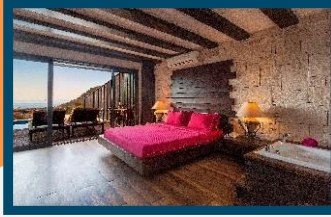

LOCATION

MANAS Park Hotel Ölüdeniz offers accommodation on Ultra All INCLUSIVE BASIS. Hotel with it's unique architecture and LANDSCAPE located in Ölüdeniz - FAMOUS TOURISM DESTINATION of Turkey. Well known SIGHTSEEINGS near the hotel: Babadag mountain – World's paragliding center, Kayakoy – GHOST village, Faralya village with Butterfly valley, Ancient Lycian way. MANAS Park Hotel IS in 700 m. away from the public beach, but it HAS private beach in Blue Lagoon. The total area of the hotel is 15.000 m2 The nearest airport IS Dalaman (65 km. away), nearest city center is Fethiye (17 km. away).