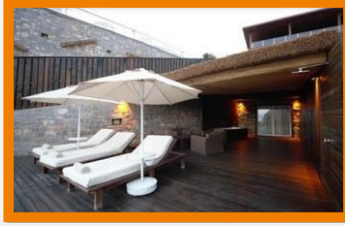

HOTEL MANASPARK

ÖLÜDENİZ

In total, Hotel HAS 99 ROOMS: 36 Standart, 21 Deluxe rooms, 7 Deluxe Terrace, 22 Superior Terrace Jacuzzi rooms, 9 Family and 4 Private rooms. All rooms are equipped with walking shower, WC, safety DEPOSIT box, SPLIT AC, hair dryer, telephone, LCD, SAT-TV with MUSIC CHANNELS, Mini Bar, tea/coffee FACILITIES, balcony or terrace. Due to Hotel RULES and concept Single Men Accommodation not accepted.

ROOMS

Standart Room	39	2-3 Pax	17m2	Towels/Bed LINENS Change : Once in 2 days
Deluxe Room	21	2 Pax	20 m2	Towels/Bed LINENS Change : Everyday
Deluxe Teras Room	7	2-3 Pax	20 m2	Towels/Bed LINENS Change: Everyday
Panaromic terrace with jacuzzi Room	22	2 Pax	17 m2	Towels/Bed LINENS Change : Everyday
Family Room	10	4 Pax	32 m2	Towels/ Bed linENS Change: Once in 2 days
Grand Delux with private pool	4	2 Pax	32 m2	Towels/Bed LINENS Change: Everyday